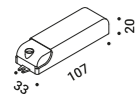

Compulsory accessories / Accessori obbligatori

Drivers / Alimentatori