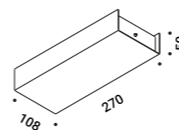

Ceiling driver / Driver da soffitto		Not included	
Matt White	Input 120-240V - 50/60Hz Output 24V - 60W - IP20 DALI - PUSH - 1-10V - TRIAC	Max 3 modules	1A4740300.00.05