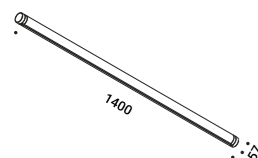

Suspension / Direct-Indirect / Indoor

Material	Metal - PMMA
Finish	.19 Polished Gold .28 Polished Black Chrome

Note Modular suspension luminaire. Adjustable along the horizontal axis. Transparent bar with refractive effect. LED module profile with matt black finish. Details with polished gold or black chrome finish. Matt white rose. Possibility for the luminaire to be powered by ENDLESS conductive tape and by dedicated voltage/current (Max 48V DC - Max 150W - Max 4A).

Apparecchio illuminante a sospensione componibile. Orientabile lungo l'asse orizzontale. Barra trasparente con effetto rifrattivo. Profilo del modulo LED con finitura nero opaco. Dettagli con finitura oro lucido o cromo nero. Rosone bianco opaco. Alimentabile anche con il tape conduttivo ENDLESS e tensione/corrente dedicata (Max 48V DC - Max 150W - Max 4A).

MAGIA - MODULE

19W
24V DC
2700K - 1272lm / 3000K - 1312lm
CRI >90
Driver not included

Polished Gold - 2700K
Polished Gold - 3000K
Polished Black Chrome - 2700K
Polished Black Chrome - 3000K

1A4721900.27.20
1A4721900.30.20
1A4722800.27.20
1A4722800.30.20

Compulsory accessories / Accessori obbligatori

Installation kits / Kit d'installazione

Wire guide / Guidacavo

Matt Black	1 Piece		Not included

		1A3040400.00.00	

Unipolar wire - 6 m / Cavo unipolare - 6 m

1 Piece - Max 60V DC	Max 3 modules		Not included

		1A4730000.00.00	

Suspension kits / Kit di sospensione

Recessed suspension kit for 12,5 mm plasterboard / Kit di sospensione da incasso per cartongesso 12,5 mm

Matt White	For electrical cables - 1 Piece Plasterboard cut-out Ø 44 mm Minimum space for mounting 70 mm	1X0000300.02.00	Not included

Matt Black	For electrical cables - 1 Piece Plasterboard cut-out Ø 44 mm Minimum space for mounting 70 mm	1X0000400.02.00	

Ceiling suspension kit / Kit di sospensione da soffitto

Matt White	For electrical cables - 1 Piece	1X0010300.02.00	Not included

Matt Black	For electrical cables - 1 Piece	1X0010400.02.00	

The sizes are expressed in millimeters.