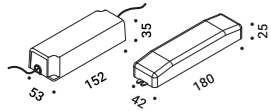

Drivers / Alimentatori

Driver / Alimentatore		Not included
	Input 100-240V - 50/60Hz Output 48V - 60W - IP20 - DALI	1A4170000.19.00