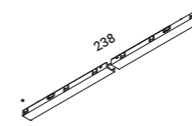

Flexible joint / Giunto flessibile		Not included
Matt Black		1A4170400.15.00

Linear connector / Connettore lineare		Not included
Matt Black		1A4170400.16.00

Locking tool / Strumento per bloccaggio		Not included
Standard		1A4170000.17.00