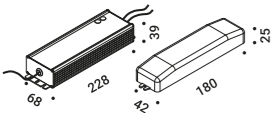

Driver / Alimentatore		Not included
	Input 100-240V - 50/60Hz Output 48V - 150W - IP20 - DALI	1A2810000.11.00